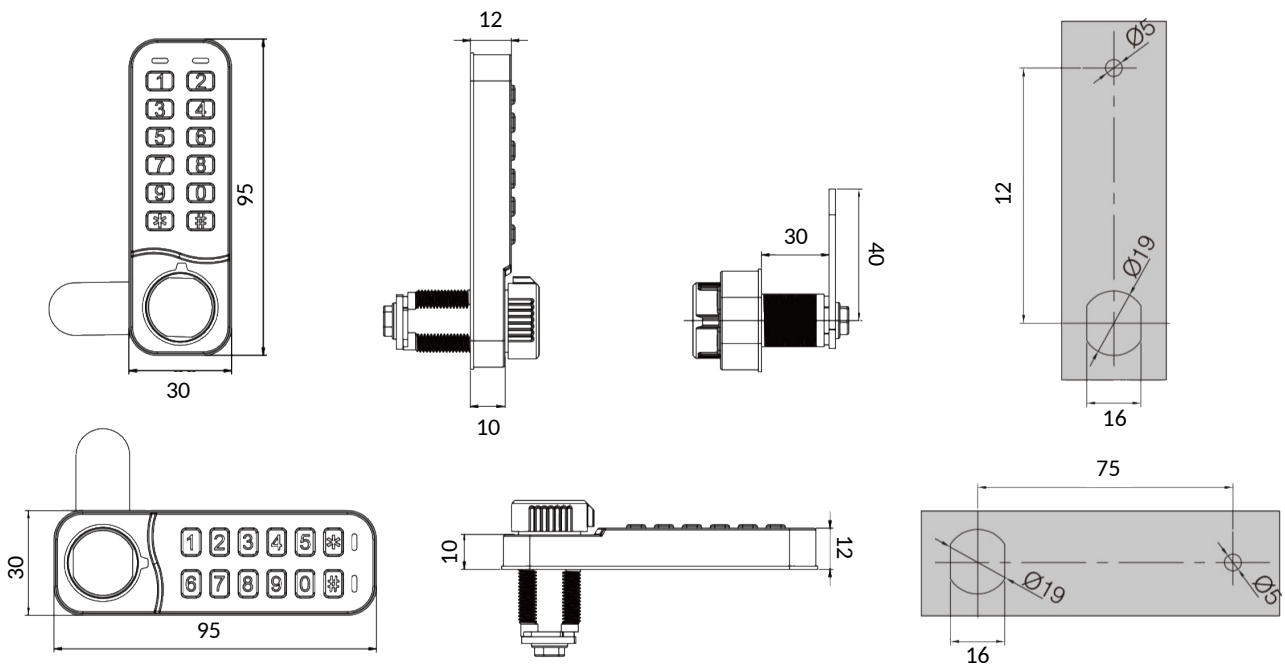

Electronic keypad lock 3003 Technical data

Illustrations not to scale

MADE IN GERMANY

30-03-2022

SUDHAUS GmbH
Tel: +49 (0)2371 906-0

Teichstraße 5
Mail: info@sudhaus.de

58644 Iserlohn
www.sudhaus.de