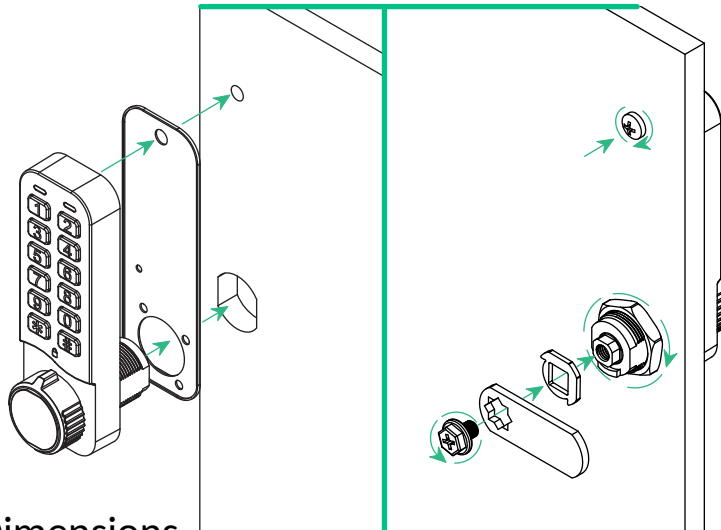

Electronic keypad lock 3003 Technical data

Dimensions