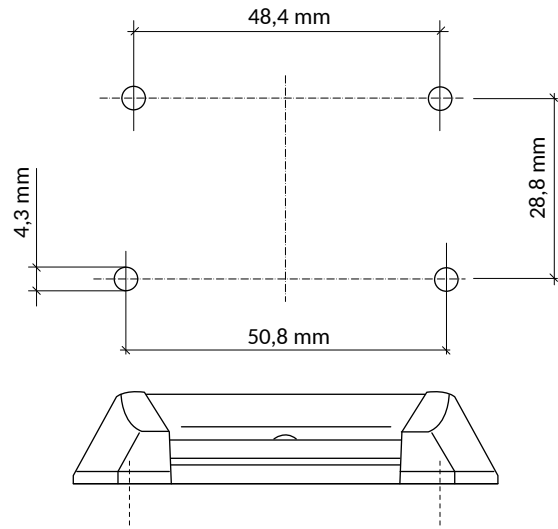

Case lock 1404

Plastic
Housing

Total weight:

approx. 46 g

Colour:

black, red

Dimensions

Hole pattern surface mounting