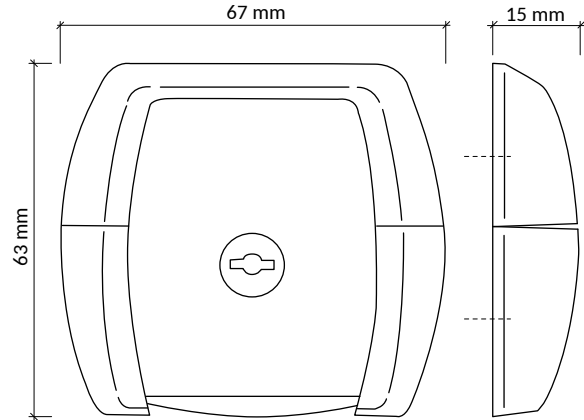

Case lock 1404

Plastic
Housing

Total weight:

approx. 46 g

Colour:

black, red

Dimensions

Hole pattern surface mounting